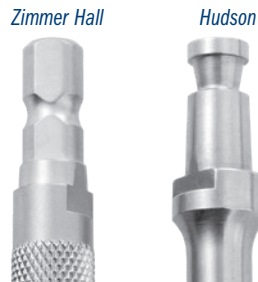

# Large T-Handle Fixed Drivers

Large easy grip soft silicone handled drivers help provide a sturdy non-slip grip

Zimmer Hall Quick-connect

Zimmer Hall Reverse Quick-connect

Hudson Quick-connect

The two standard Quick-connect models release by pulling the collar backward, while the Reverse Quick-connect model is designed to have the collar be pushed forward for release.

PRODUCT NO'S:	
8248	[Zimmer Hall Quick-connect] Overall Length: 5.75" (15,6 cm) Handle Width: 4.625" (11,6 cm)
8248-01	[Reverse Quick-connect Zimmer Hall] Overall Length: 5.75" (15,6 cm) Handle Width: 4.625" (11,6 cm)
8249	[Hudson Quick-connect] Overall Length: 6.75" (17,1 cm) Overall Length with Pin In Handle: 11.5" (29,2 cm)