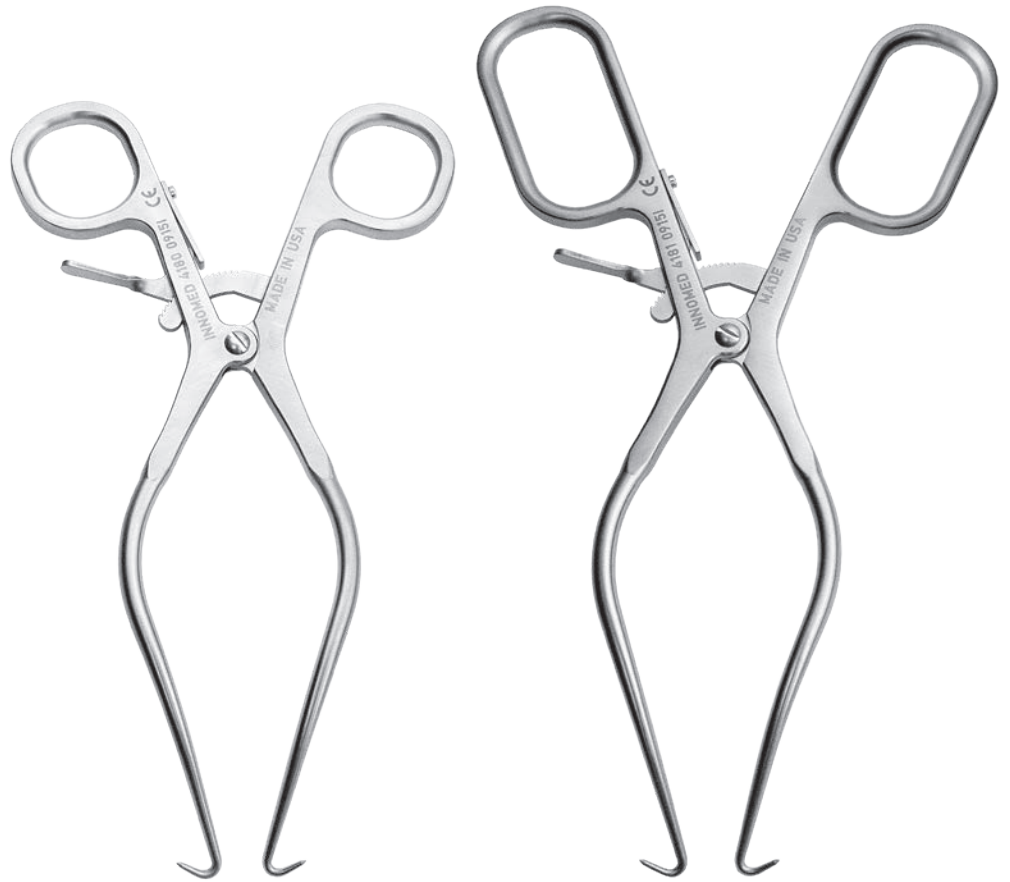

Gelpi Retractors

PRODUCT NO'S:
4180 [Standard] Overall Length: 7.75" (19,7 cm)
4181 [With Ergonomic Handle] Overall Length: 8.75" (22,2 cm)