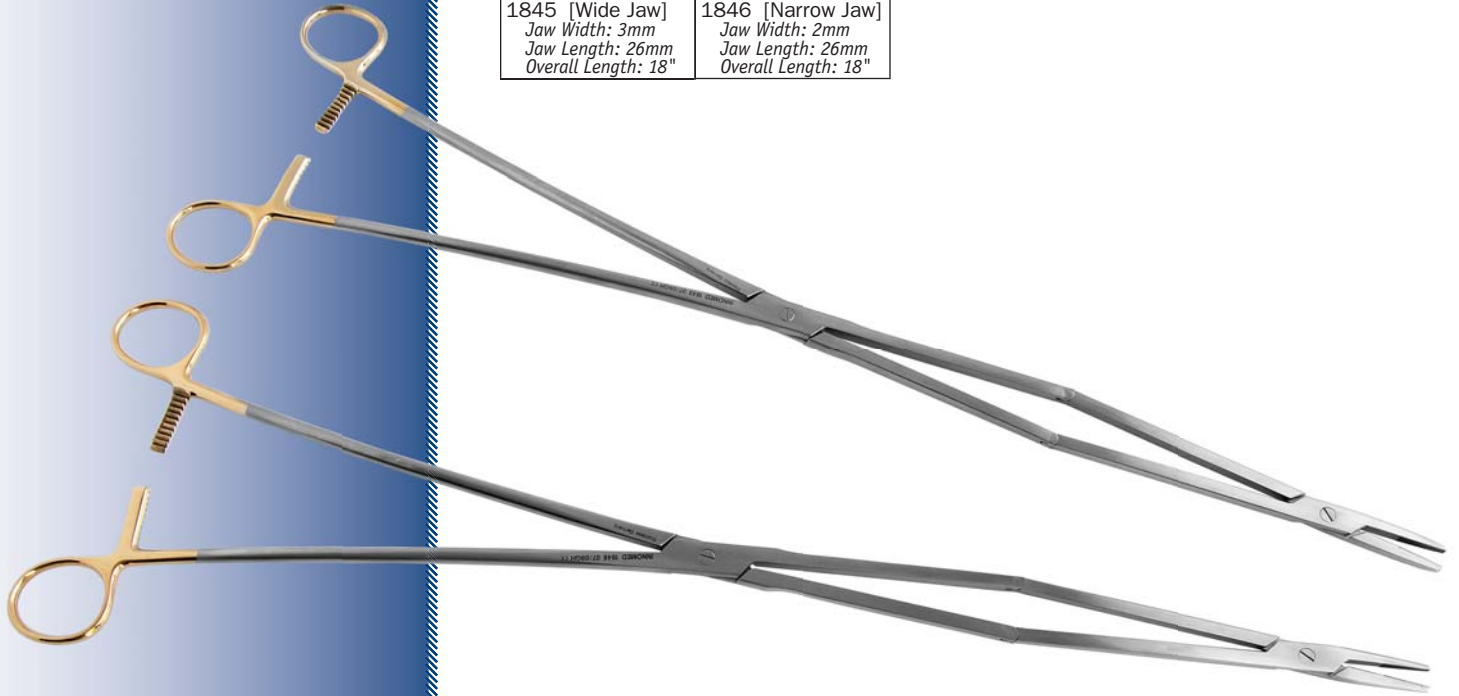

Extra Long Double Action Needle Nose Graspers

PRODUCT NO'S:

1845 [Wide Jaw]
Jaw Width: 3mm
Jaw Length: 26mm
Overall Length: 18"

1846 [Narrow Jaw]
Jaw Width: 2mm
Jaw Length: 26mm
Overall Length: 18"

FREE TRIAL ON MOST INSTRUMENTS