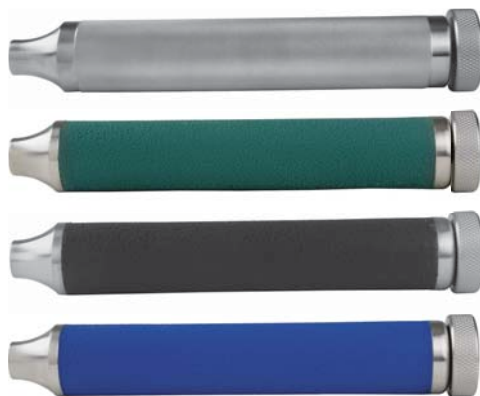

# Easy On/Off Molded Handles

Designed to be modular for cost savings, these well balanced and lightweight handles are interchangeable with modular cutting instruments. The silicone grips provide an exceptional non-slip surface, especially when working around the spinal canal and nerve roots.

6" Short Handles

10" Long Handles

PRODUCT NO'S:	
<b>6" Short Handles</b>	
H1400	Stainless Steel
H1410	Green Silicone
H1420	Black Silicone
H1430	Blue Silicone
<b>10" Long Handles</b>	
H1450	Green Silicone
H1460	Black Silicone
H1470	Blue Silicone