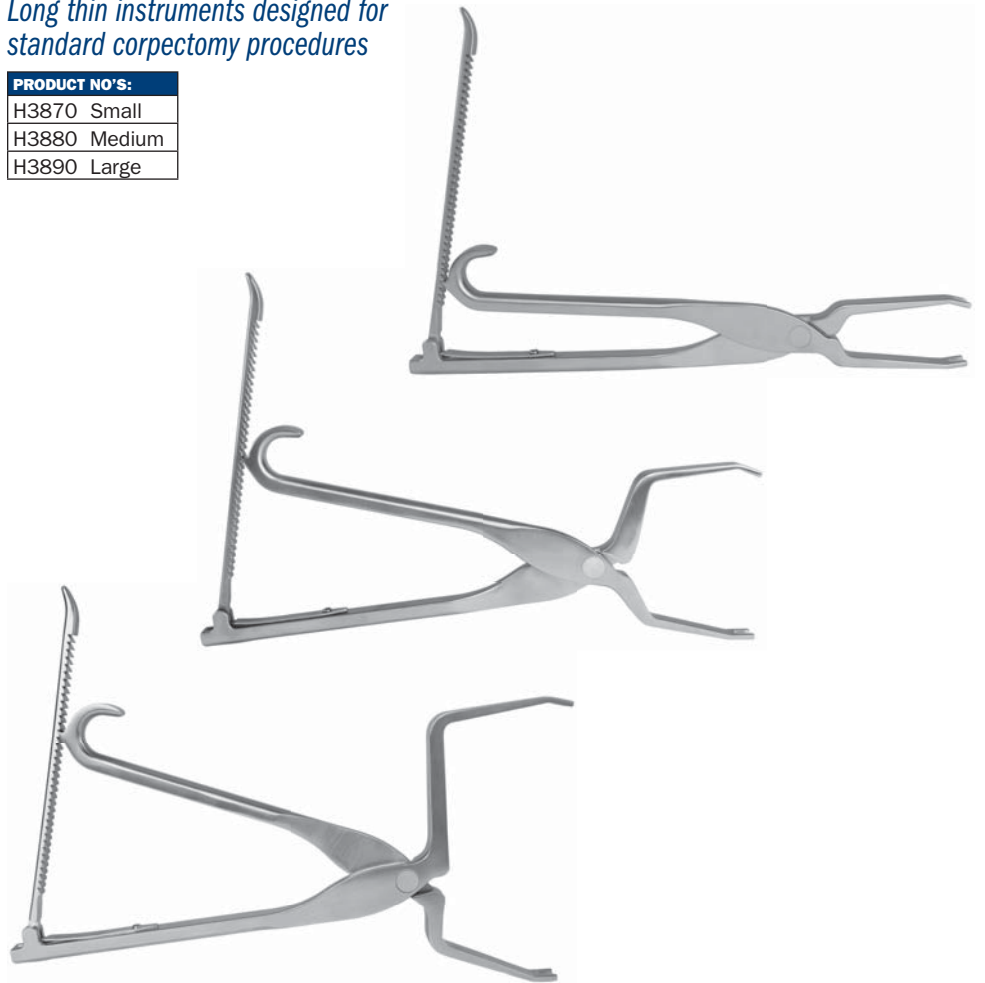

1/4" Rod Compressors

These heavy duty compressors have a parallel action and angled tips for better visualization leaving room for additional instrumentation

PRODUCT NO'S:	
H3810	Small
H3820	Large

Racheting 1/4" Rod Compressors

Long thin instruments designed for standard corpectomy procedures

PRODUCT NO'S:	
H3870	Small
H3880	Medium
H3890	Large

FREE TRIAL ON MOST INSTRUMENTS

103 Estus Drive, Savannah, GA 31404
www.innomed.net info@innomed.net