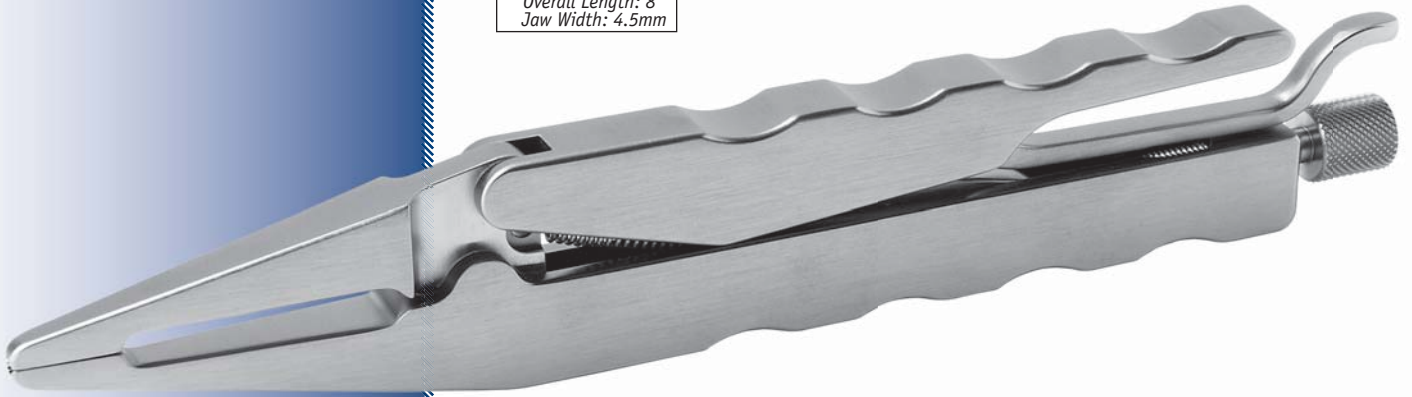

Screw/Pin Removal Locking Pliers

Unique jaw designed to solidly grip and clamp onto a screw head, broken screw, or pin for removal

PRODUCT NO:

S0142
Overall Length: 8"
Jaw Width: 4.5mm

FREE TRIAL ON MOST INSTRUMENTS