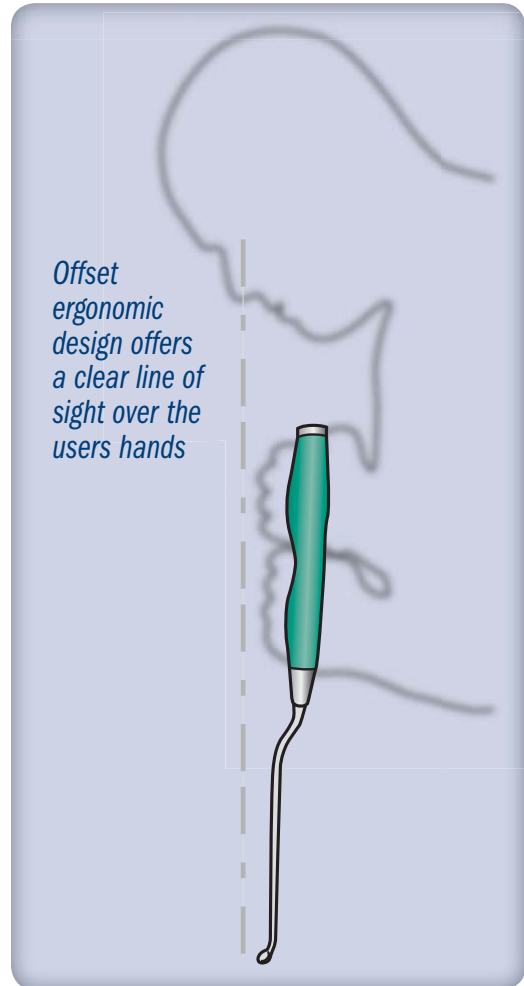

Offset Long Curettes

*Offset bayonet shaft allows for better visualization
and the large handle can be used two-handed*

Oval Cup Curettes with an Up Angle Tip, Offset Bayonet Shaft, and a Two-Handed Handle

PRODUCT NO'S:	
Overall Length:	18.25"
Handle Length:	9.25"
Shaft Offset:	1"
5060-01	Cup Size 00
5060-02	Cup Size 0
5060-03	Cup Size 1
5060-04	Cup Size 2

FREE TRIAL ON MOST INSTRUMENTS

103 Estus Drive, Savannah, GA 31404
www.innomed.net info@innomed.net