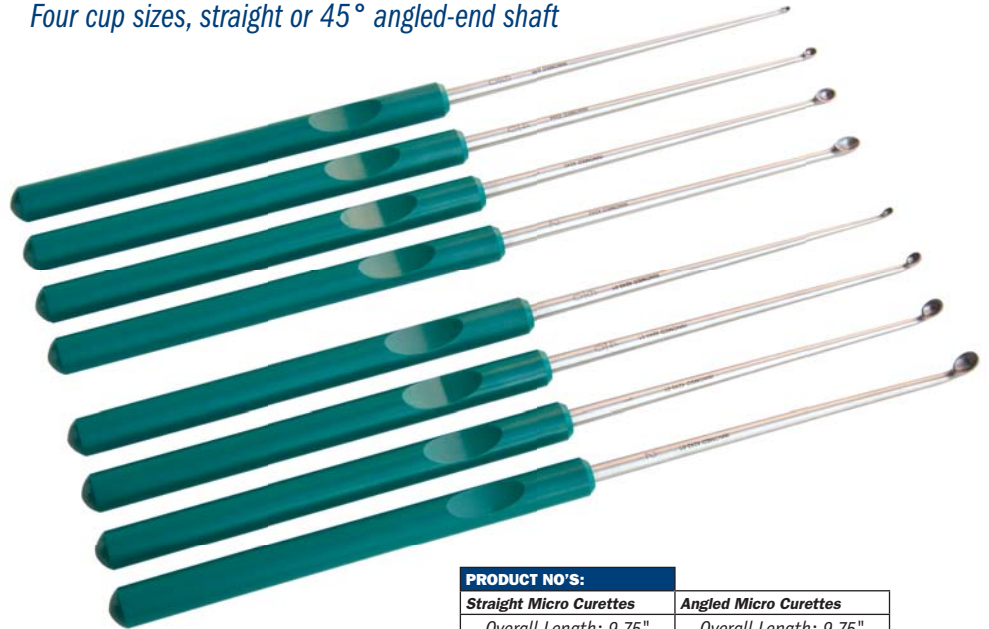

Micro Curettes

Four cup sizes, straight or 45° angled-end shaft

PRODUCT NO'S:

Straight Micro Curettes	Angled Micro Curettes
Overall Length: 9.75" Shaft Length: 4.5"	Overall Length: 9.75" Shaft Length: 4.5"
4242 Cup Size 2	4242-01 Cup Size 2
4240 Cup Size 1	4240-01 Cup Size 1
4244 Cup Size 4/0	4244-01 Cup Size 4/0
4246 Cup Size 6/0	4246-01 Cup Size 6/0