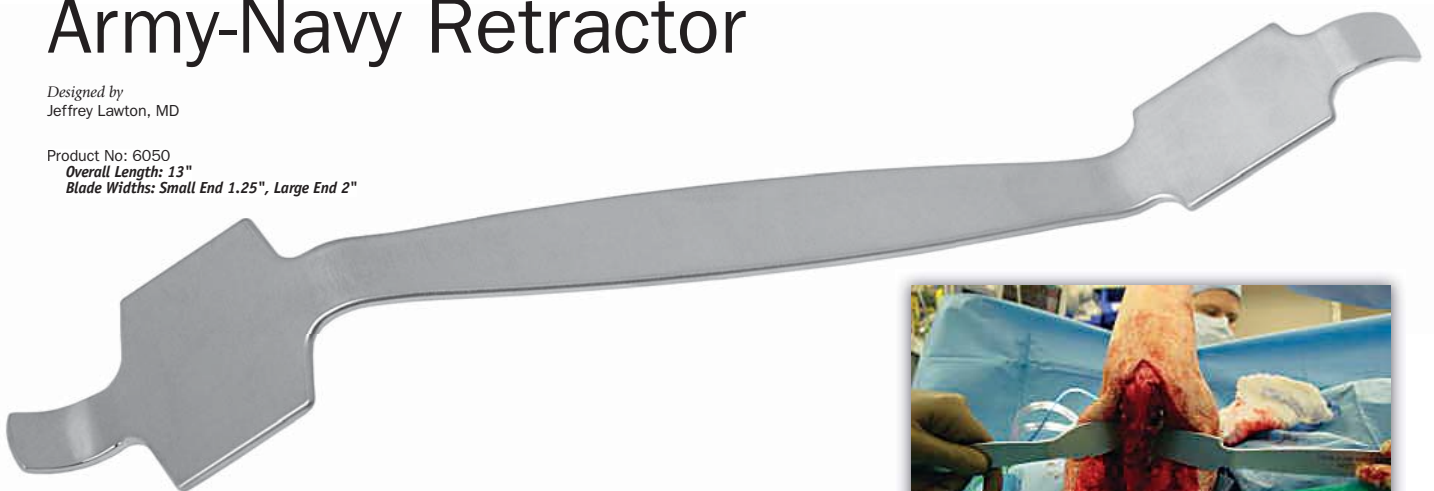

Lawton Double-Ended Cobra Retractor

Designed by
Jeffrey Lawton, MD

Product No: 6095
Overall Length: 14"
Blade Widths at Widest: Small End 1.25", Large End 2"

Lawton Double-Ended Army-Navy Retractor

Designed by
Jeffrey Lawton, MD

Product No: 6050
Overall Length: 13"
Blade Widths: Small End 1.25", Large End 2"

FREE TRIAL
ON MOST INSTRUMENTS
CALL FOR MORE INFORMATION

©2008 Innomed, Inc., All Rights Reserved

Phone **800 548 2362**
912 236 0000
Fax 912 236 7766
Internet www.innomed.net
eMail info@innomed.net