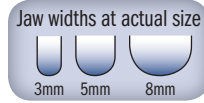

## *Teeth in jaw firmly holds bone and tissue*

Non-locking design can be easily gripped while allowing greater pressure to be applied. Available in three jaw sizes: short jaw for holding bone, medium jaw for smaller bones, and long jaw for tissue.

### PRODUCT NO'S:

1775-01 [Short Jaw]  
8mm Jaw Width  
Overall Length: 9.25"

1775-02 [Medium Jaw]  
5mm Jaw Width  
Overall Length: 9.25"

1775-03 [Long Jaw]  
3mm Jaw Width  
Overall Length: 9.25"

FREE TRIAL ON MOST INSTRUMENTS