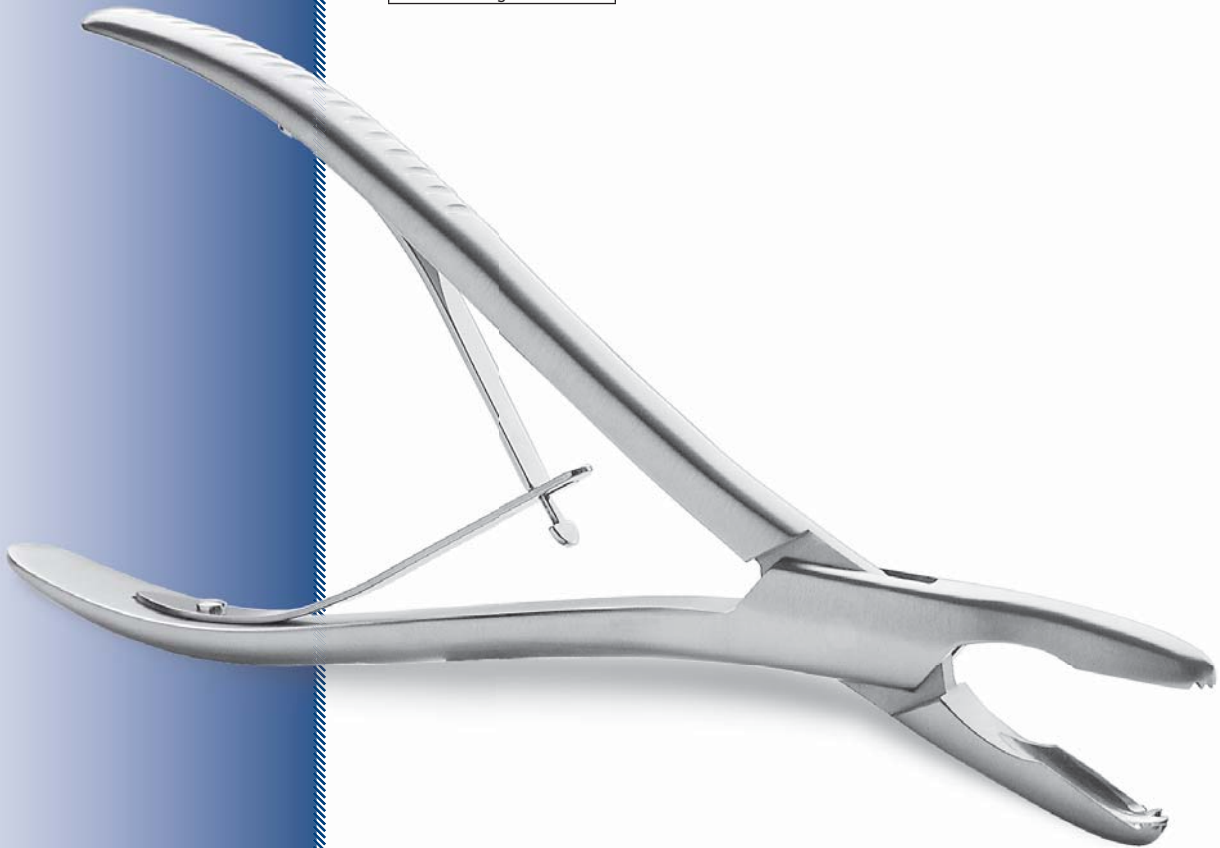

# Hannum Rongeur/Grasper

Designed by Scott Hannum, MD

## *Teeth in jaw firmly holds bone and tissue*

Non-locking design can be easily gripped while allowing greater pressure to be applied. Available in three jaw sizes: short jaw for holding bone, medium jaw for smaller bones, and long jaw for tissue.

### PRODUCT NO'S:

1775-01 [Short Jaw]  
8mm Jaw Width  
Overall Length: 9.25"

1775-02 [Medium Jaw]  
5mm Jaw Width  
Overall Length: 9.25"

1775-03 [Long Jaw]  
3mm Jaw Width  
Overall Length: 9.25"

FREE TRIAL ON MOST INSTRUMENTS