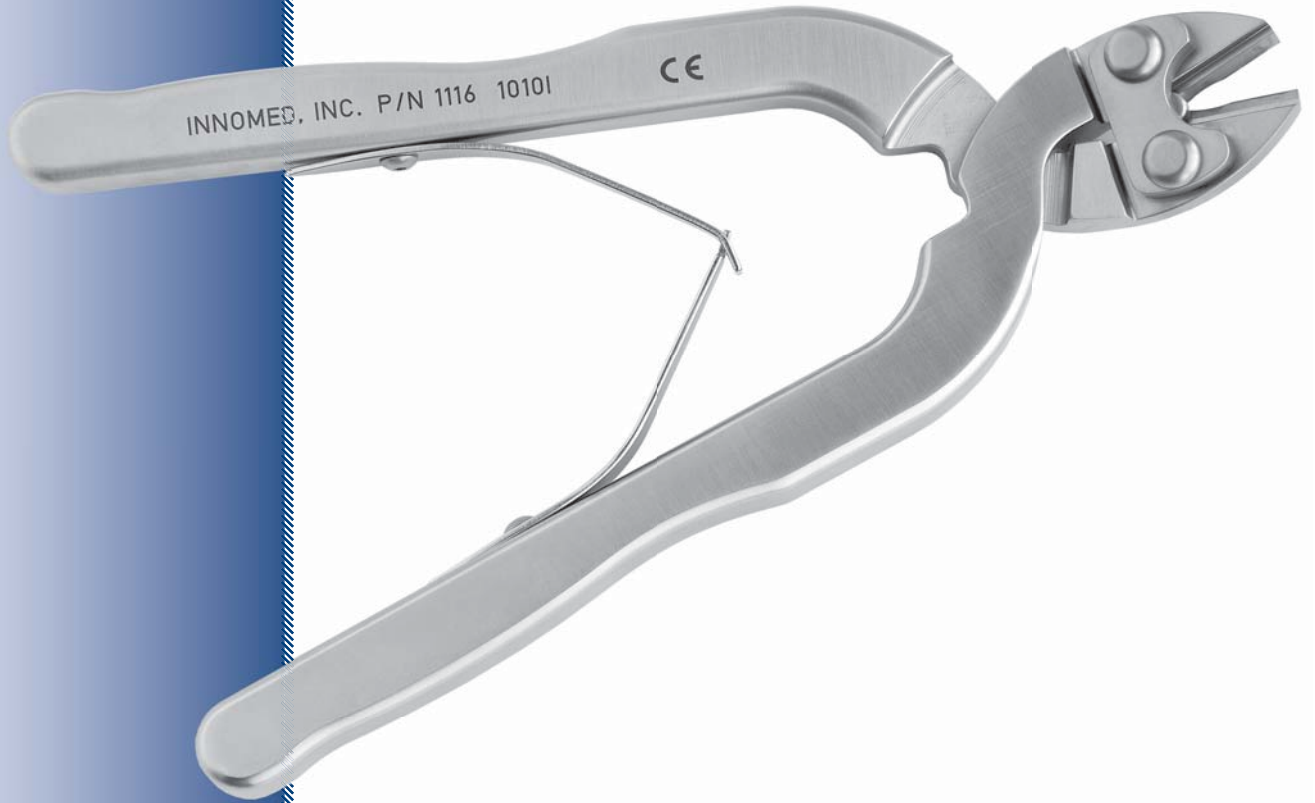

Extra Leverage Side Cutter

Designed to allow one-handed cutting of a wire

Used for cutting wires up to 3.2mm (1/8", .125")

PRODUCT NO:

1116

Overall Length: 8"

FREE TRIAL ON MOST INSTRUMENTS

103 Estus Drive, Savannah, GA 31404
www.innomed.net info@innomed.net